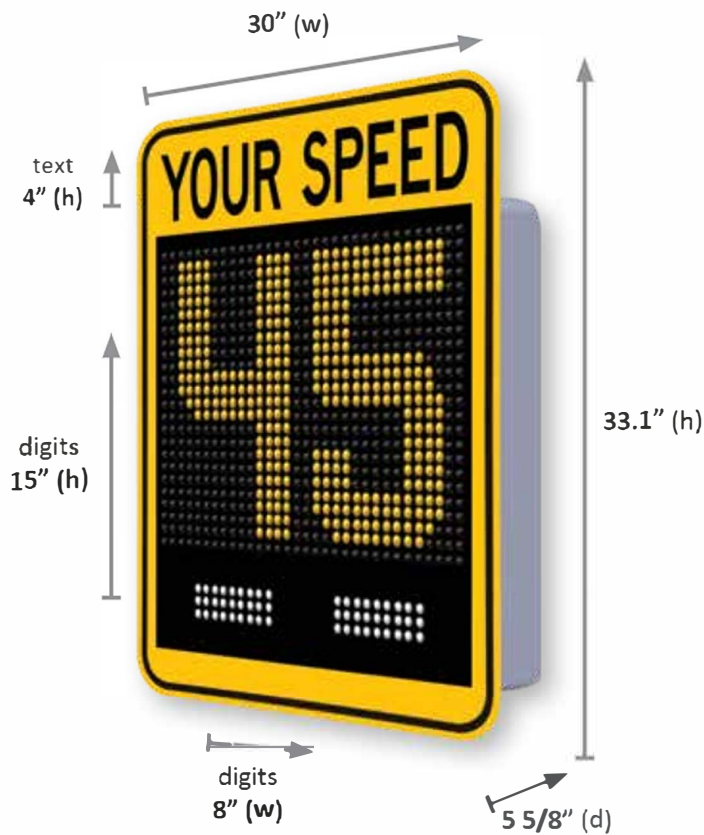

The Traffic Logix SafePace® Evolution 15FM variable message sign is a versatile display sign that allows you to customize messaging to each driver's behavior.

The versatile Evolution 15FM variable messaging sign offers the ability to display custom text, graphics, or speed display all on the compact, lightweight sign face. The flexible sign offers the ability to display either driver speed in full 15" digits with speed activated digit color changes or your choice of driver responsive text or graphics on the full matrix speed display sign.

EV 15FM Specifications	
Digit Size	15"
Height	33.1"
Weight	28 lbs
24/7, 365 Scheduling	✓
Data Collection	✓
Solar Compatibility	✓
Battery Operated	✓
Custom Messaging	✓
Cloud Compatibility	✓
Trailer Compatibility	✓
Dolly Compatibility	✓
Hitch Compatibility	✓
Warranty	2 Years

Features
Compact design offers <b>all the features</b> and visibility you'd expect from a full size variable message sign.
Allows for <b>animated text or graphics</b> such as moving arrows or a scrolling message.
Includes <b>integrated flashing speed violator strobe</b> to alert speeding drivers.
<b>Dual Color Display:</b> LED digit color can be programmed to change based on driver speed
<b>Ultra low power consumption</b> including the most power-efficient radar technology available and optional solar power.
<b>Stealth Mode</b> allows the sign to collect baseline traffic data while speed display appears blank to motorists.
<b>Universal Mounting:</b> Optional mounting brackets let you use one sign at multiple locations with the turn of a key.